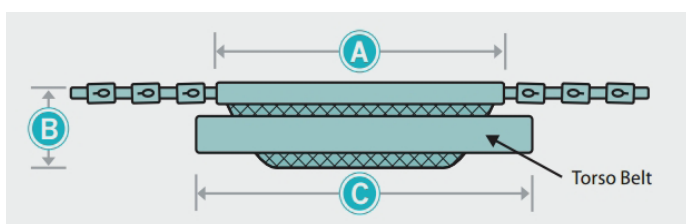

# Allegro Salsa Sling

The Salsa sling is for use with the Salsa stand up hoist. It features optimum back support and under arm padding for a safe and comfortable lift and also allows for the easy removal of clothing for toilet transfers.

It features a torso band for security and stability with Buckle (b) or Velcro (v) fastening.

	<b>S</b>	<b>M</b>	<b>L</b>	<b>XL</b>
<b>A</b>	730	880	1060	1220
<b>B</b>	260	290	370	410
<b>C (b)</b>	900	960	1020	1220
<b>C (v)</b>	1140	1180	1320	1440

<b>Buckle Fastening</b>		<b>Velcro Fastening</b>	
<b>S</b>	227701	<b>S</b>	27720
<b>M</b>	27702	<b>M</b>	27705
<b>L</b>	27703	<b>L</b>	27706
<b>XL</b>	27704	<b>XL</b>	27707