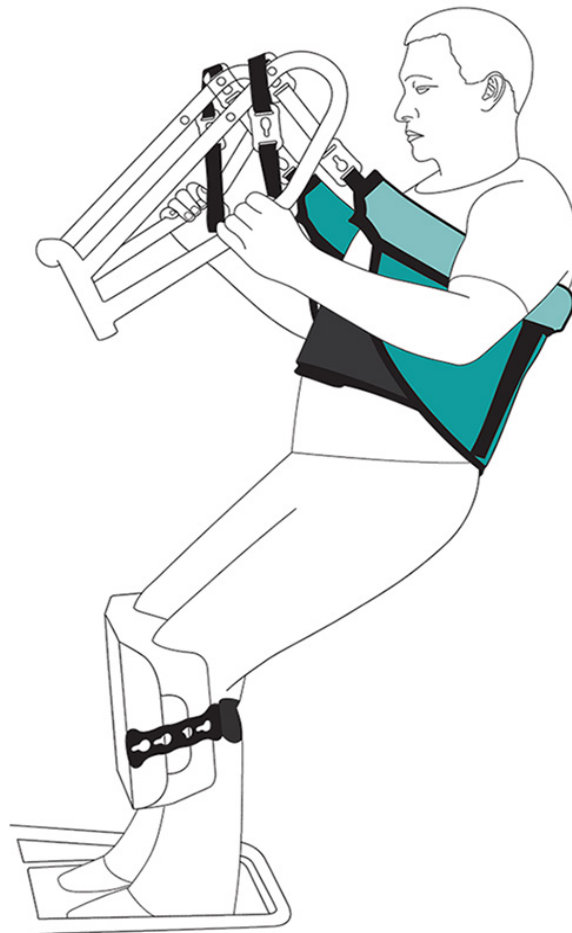

# Allegro Salsa Sling

The Salsa sling is for use with the Salsa stand up hoist. It features optimum back support and under arm padding for a safe and comfortable lift and also allows for the easy removal of clothing for toilet transfers.

It features a torso band for security and stability with Buckle (b) or Velcro (v) fastening.

	<b>S</b>	<b>M</b>	<b>L</b>	<b>XL</b>
<b>A</b>	730	880	1060	1220
<b>B</b>	260	290	370	410
<b>C (b)</b>	900	960	1020	1220
<b>C (v)</b>	1140	1180	1320	1440